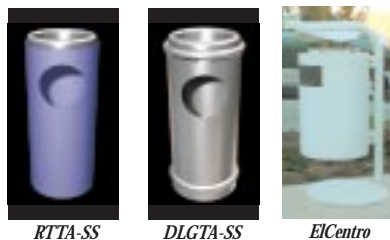

ASH/TRASH COMBINATIONS:

Stand alone ash/trash combinations are also available for all of our ash urn models. These ash/trash combos feature a side opening for depositing rubbish, galvanized or powder coated steel liners, and a spun aluminum ash bowl