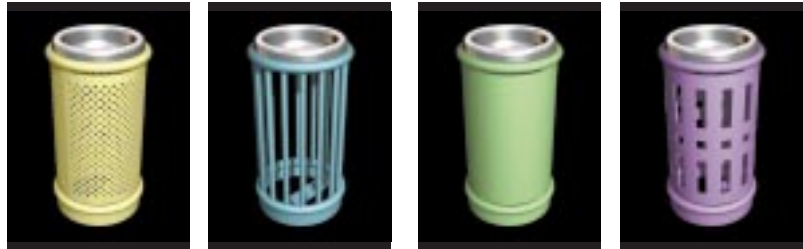

DLGAU-PS

DLGAU-RB

DLGAU-SS

DLGAU-VLF