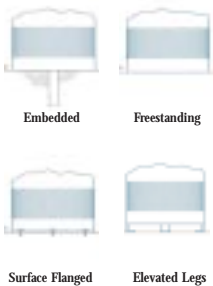

MOUNTING OPTIONS