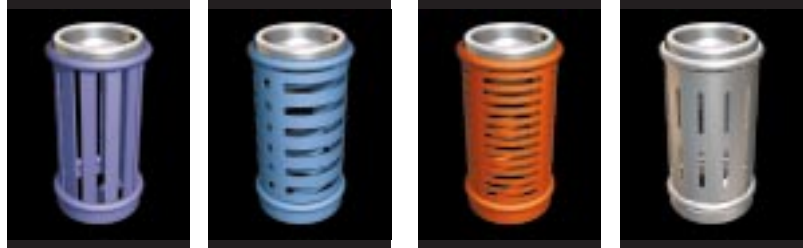

DELGADO™, DLGAU SERIES

DLGAU-FB

DLGAU-HLF

DLGAU-HLS

DLGAU-LS