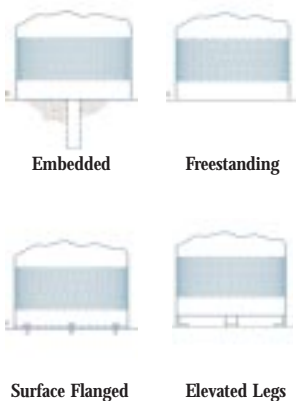

Steel Planters

AVAILABLE MODELS: City Slicker™, Delgado™, Metropolis™, Retropolitan™ & Triton™, CSP™, DLGP™, MTP™, RTP™, & TRP™, Steel Planters

SIDEWALL OPTIONS:

CITY SLICKER & TRITON: Flat bar slats; flat bar slats, deviating sizes; 5/8" solid round bar; or 5/8" solid round bar and flat bar combination. Designate "-FBS"; "-FB"; "-RB"; or "-RFB" for the sidewall material after the model designation.

DELGADO, METROPOLIS & RETROPOLITAN:

Perforated steel sheet; solid steel sheet; 5/8" solid round bar; flat bar; laser cut steel straps; vertical laser cut flat bar; horizontal laser cut flat bar; customized perforated, or laser cut steel sheet. Designate "-PS", "-SS", "-RB", "-LS", "-VLF", "-HLF", "-CPS", or "-CLS", for the sidewall material after the model designation (**NOTE:** NOT ALL SIDEWALL OPTIONS ARE SHOWN FOR THE RETROPOLITAN OR METROPOLIS BUT ALL OF THE ABOVE SIDEWALL OPTIONS ARE AVAILABLE FOR EACH OF THESE PLANTERS).

LINERS: All stand alone planters come standard with rigid plastic liners outfitted with weep holes for drainage.

MOUNTING OPTIONS: Surface flange mount for bolting to existing concrete (standard); elevated surface mount legs; freestanding; or embedded (optional). Designate "-F", "-EL", "-FS", or "-E" after the sidewall designation for surface flanged, elevated legs, freestanding, or embedded mounting respectively. **NOTE:** LEVELING FEET ARE AVAILABLE ON ALL FREESTANDING AND SURFACE FLANGE MOUNTED UNITS. DESIGNATE "-LF" AS THE LAST DESIGNATION.

MOUNTING OPTIONS

RETROPOLITAN™ RTP SERIES

RTP-VLF
 available in all the same sidewall material options as the Delgado.

METROPOLIS™, MTP SERIES

available in all the same sidewall material options as the Delgado