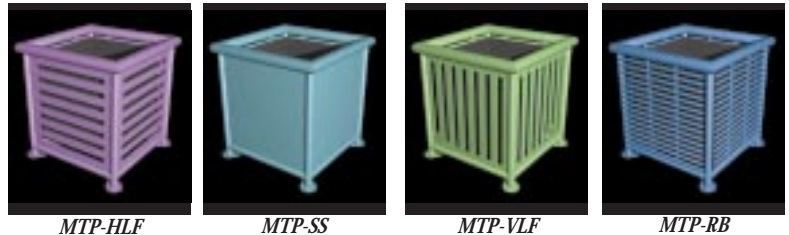

MOUNTING OPTIONS

RETROPOLITAN™ RTP SERIES

RTP-VLF
 available in all the same sidewall material options as the Delgado.

METROPOLIS™, MTP SERIES

available in all the same sidewall material options as the Delgado