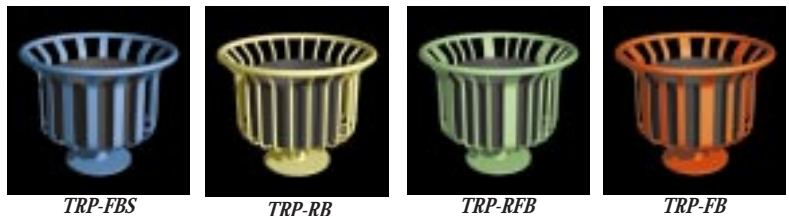

FINISH OPTIONS: Hot-dipped galvanized; polyester powder coated; thermoplastic powder coated; or stainless steel with a #4 satin finish. Designate "-G", "-P", "-T", or "-SS" after the mounting option for a galvanized, powder coated, thermoplastic powder coated, or stainless steel finish respectively.

MOUNTING OPTIONS

RETROPOLITAN™ RTP SERIES

RTP-VLF
 available in all the same sidewall material options as the Delgado.

METROPOLIS™, MTP SERIES

available in all the same sidewall material options as the Delgado

CITY SLICKER™, CSP SERIES

TRITON™, TRP SERIES

DELGADO™, DLGP SERIES